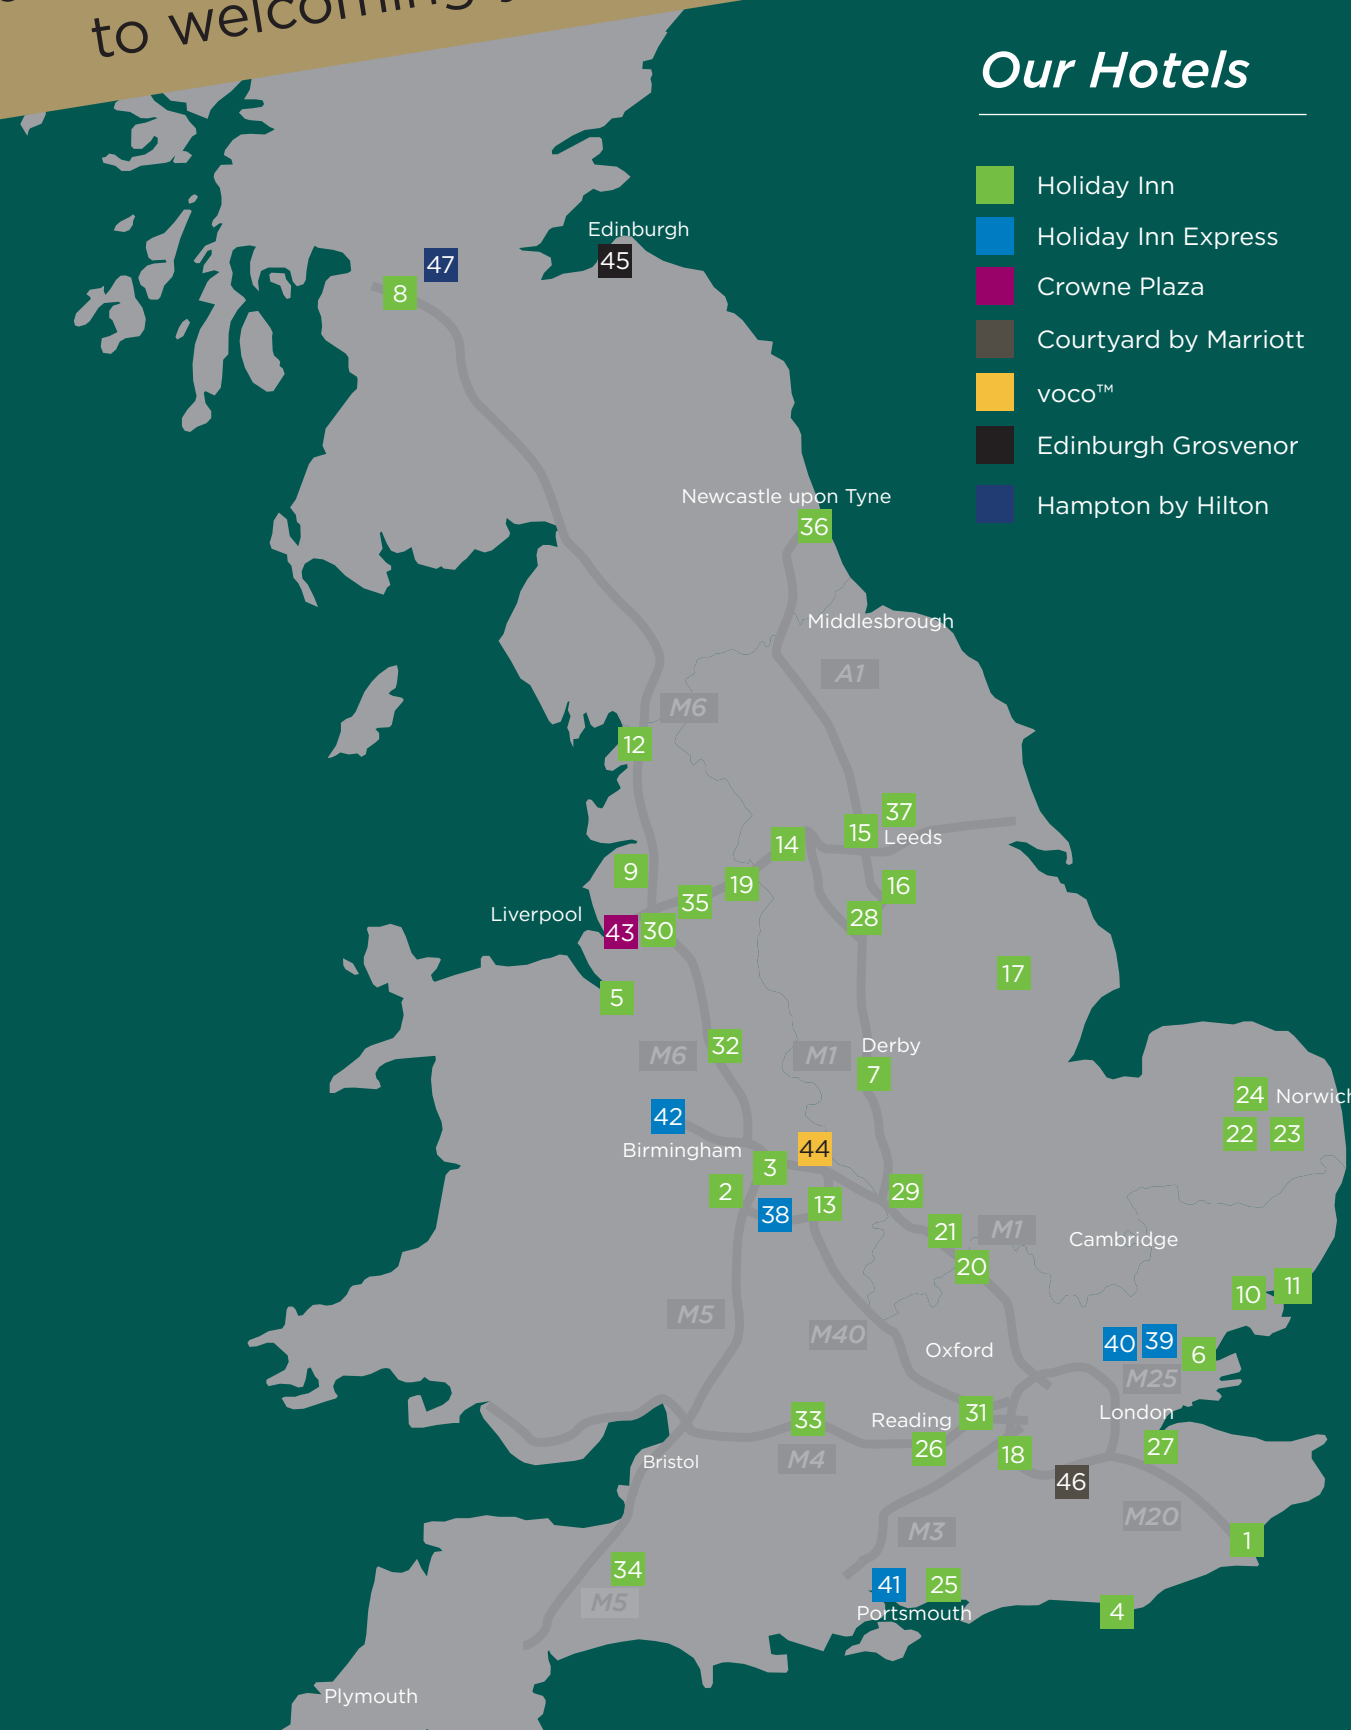

KEW
GREEN
HOTELS

We are ready when you are ready, we look forward to welcoming you back to our hotels.

Our Hotels

- Holiday Inn
- Holiday Inn Express
- Crowne Plaza
- Courtyard by Marriott
- voco™
- Edinburgh Grosvenor
- Hampton by Hilton

COMING SOON..

THAILAND FLORIDA FRANCE PORTUGAL

HOTEL
EDINBURGH
GROSVENOR